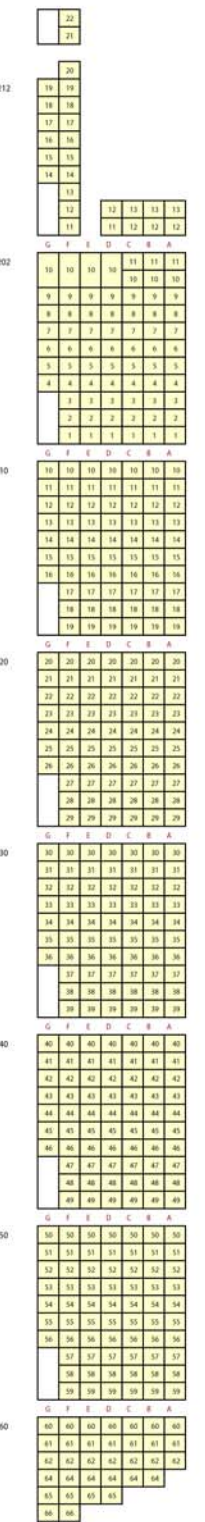

STAGE

Disney's Phineas and Ferb: The Best LIVE Tour Ever!

Center Risers

Center