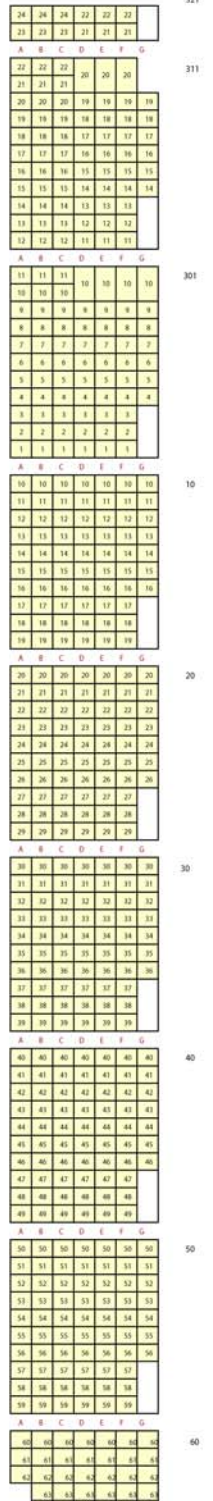

STAGE

Disney's Phineas and Ferb: The Best LIVE Tour Ever!

Center Risers

Center