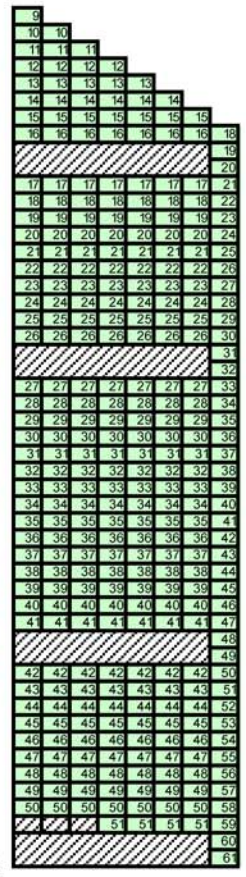

STAGE

Disney's Phineas and Ferb: The Best LIVE Tour Ever!

Center Risers

Center