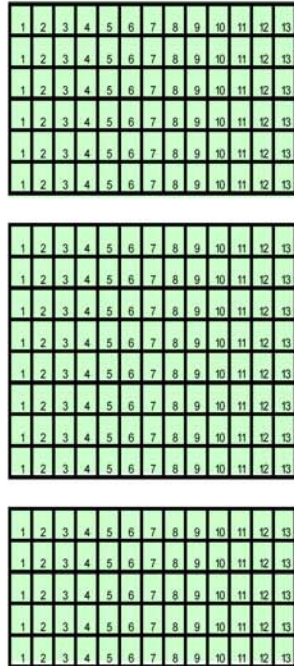

STAGE

Sesame Street and Barney Live!

Left Risers

Center Risers

Right Risers

Center